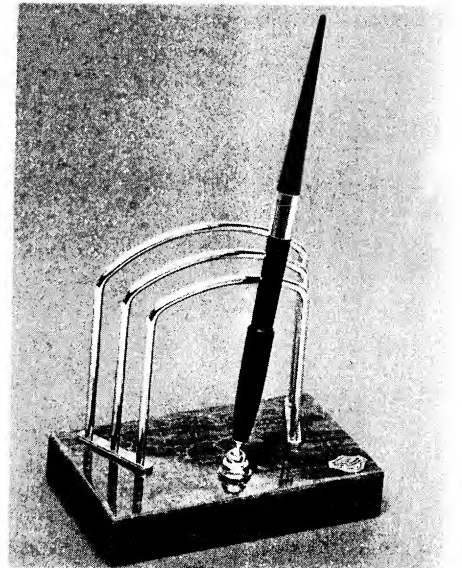

GENUINE ONYX PEN DESK SETS

new luxury models

20 - PEN BASE

FEATURES OUR DEPENDABLE SMOOTH WRITING DELUXE BALL POINT PEN

35G - PEN BASE — PENCIL GROOVE

45 - PEN BASE — PLAQUE

35LR - PEN BASE — LETTER RACK

256RC - PEN BASE — ROLL CALENDAR